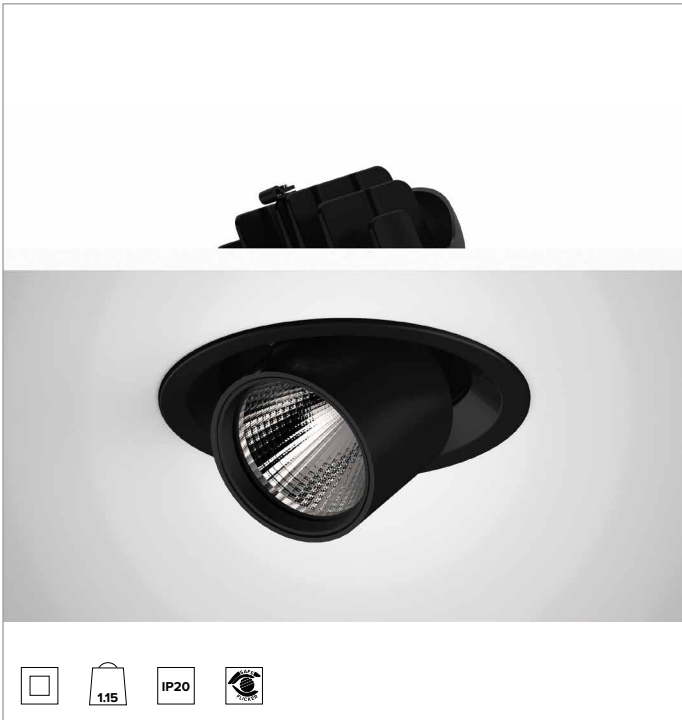

1T9174EL | CTEVO EXTRACTABLE 162

Recessed extractable LED projector

		2700K	H(m)	D(m)	Emax(lx)
		Ra90		47°	
		Fixture Power	55W	1	0.87 8637
		Source Flux	6152lm	2	1.74 2159
		Fixture Flux	4949lm	3	2.61 960
		Efficacy	90lm/W	4	3.48 540
TS1317	Imax=1407cd/klm	Imax	8655cd	5	4.34 345

CCT nominal: 2700K

Lifetime (L80/B10): >50000h tq +25°C

ILLUMINOTECHNICAL CHARACTERISTICS

MWFL - precision optics with a black silicone cut off ring. Convex faceted highly reflective anodised aluminium reflector and a holographic diffusion filter. UGR<19 (EN 12464-1).

Optic: REFLECTOR

Beam angles: MWFL

Optical efficiency: 80%

Fixture flux: 4949lm

Luminous efficacy: 90lm/W

Photobiological safety: Compliant with RG1 low risk group

MECHANICAL CHARACTERISTICS

Die-cast black painted anodised aluminium body and dissipator. Friction rotation system on hinges with adjustability of the fixture from -25°/+75° on a vertical plane and can be manually aimed to 355° on a horizontal plane. Trim version with an integrated black ring.

Colour and finish: Deep black

Weight: 1.15Kg

Degree of protection: IP20

ELECTRICAL CHARACTERISTICS

Integrated electronic ON-OFF driver.

Fixture Power: 55W

Power supply: 220-240Vac 50/60Hz

Insulation Class: CLASS 2