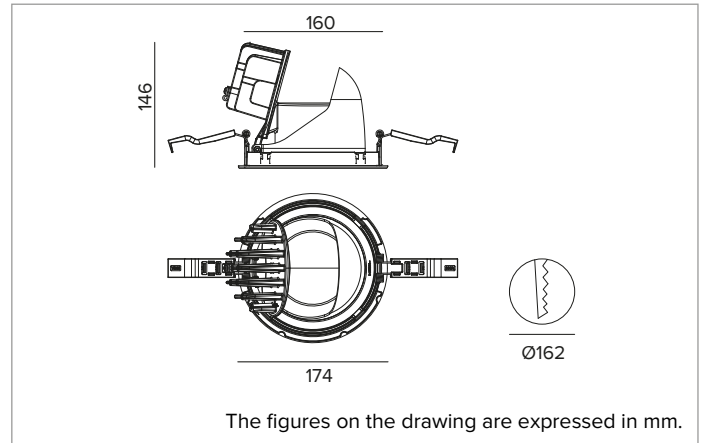

1T9174EL | CTEVO EXTRACTABLE 162

Recessed extractable LED projector

		2700K	H(m)	D(m)	Emax(lx)
		Ra90		47°	
		Fixture Power	55W	1	0.87 8637
		Source Flux	6152lm	2	1.74 2159
		Fixture Flux	4949lm	3	2.61 960
		Efficacy	90lm/W	4	3.48 540
TS1317	Imax=1407cd/klm	Imax	8655cd	5	4.34 345